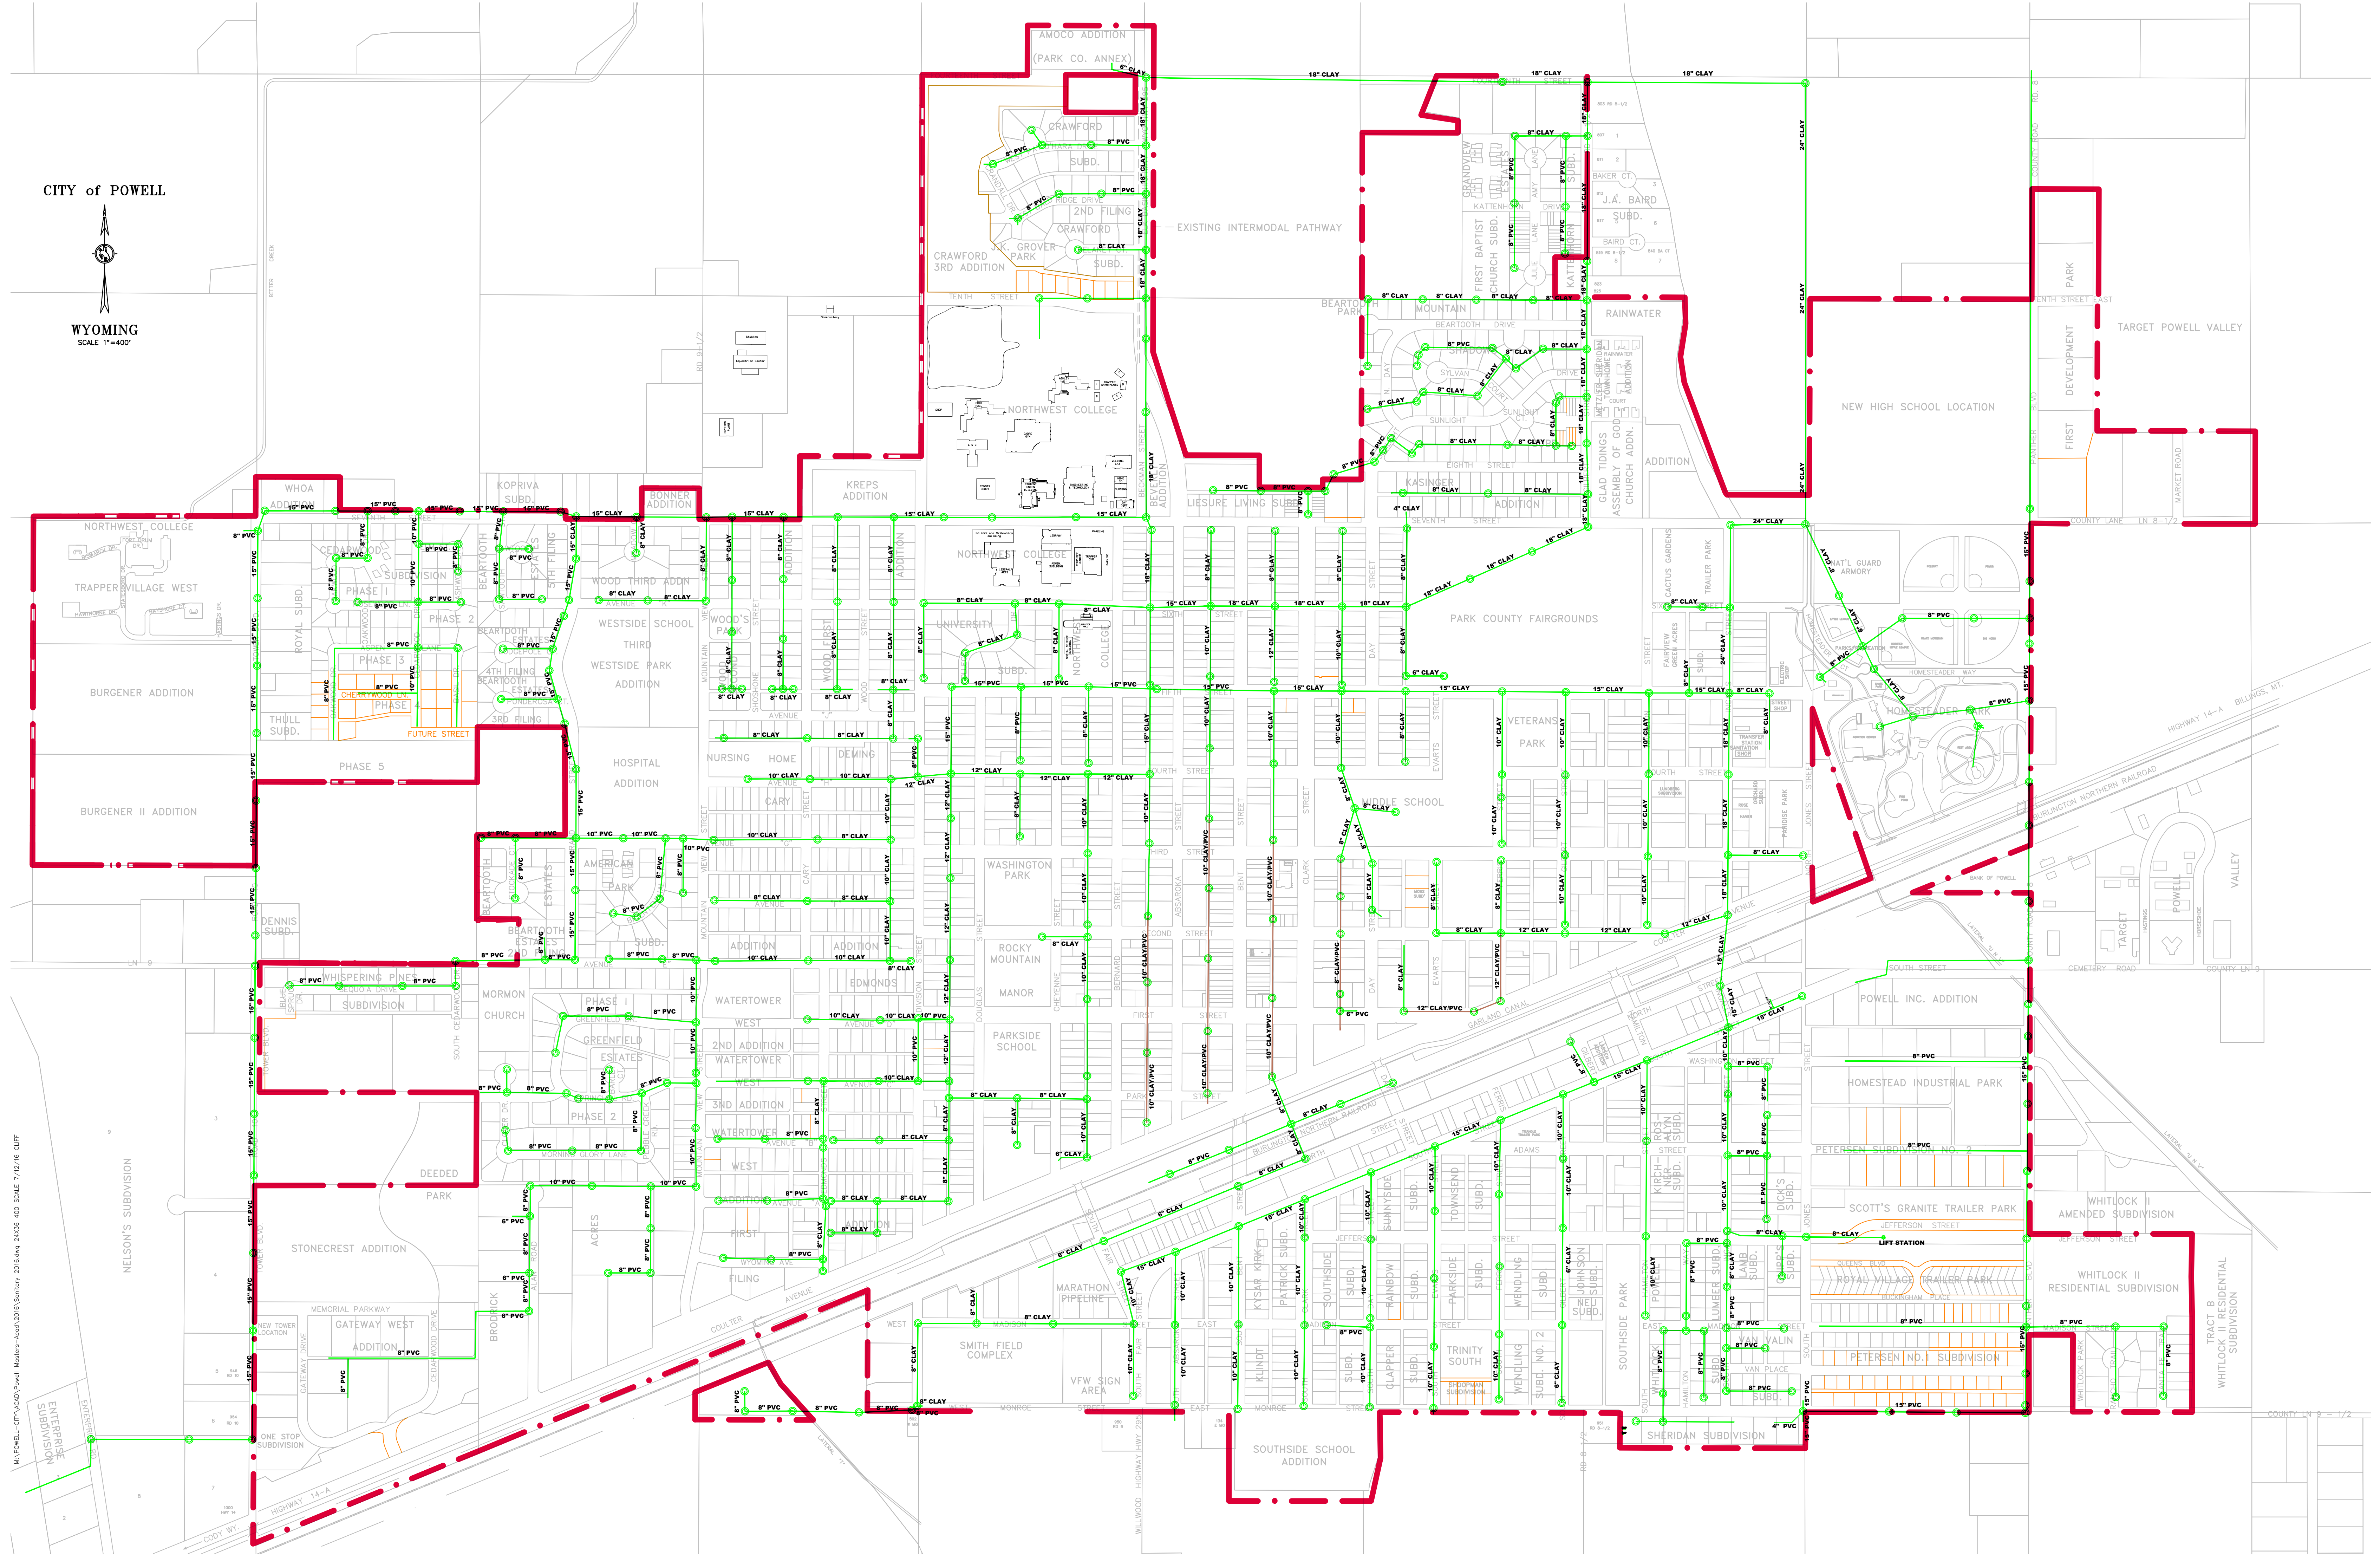

CITY of POWELL

WYOMING
SCALE 1"=400'

MAP POWELL-CITY ADDITION (Powell) Mainline-Asst 2016.dwg 24x36 400 SCALE 7/12/16 GJF